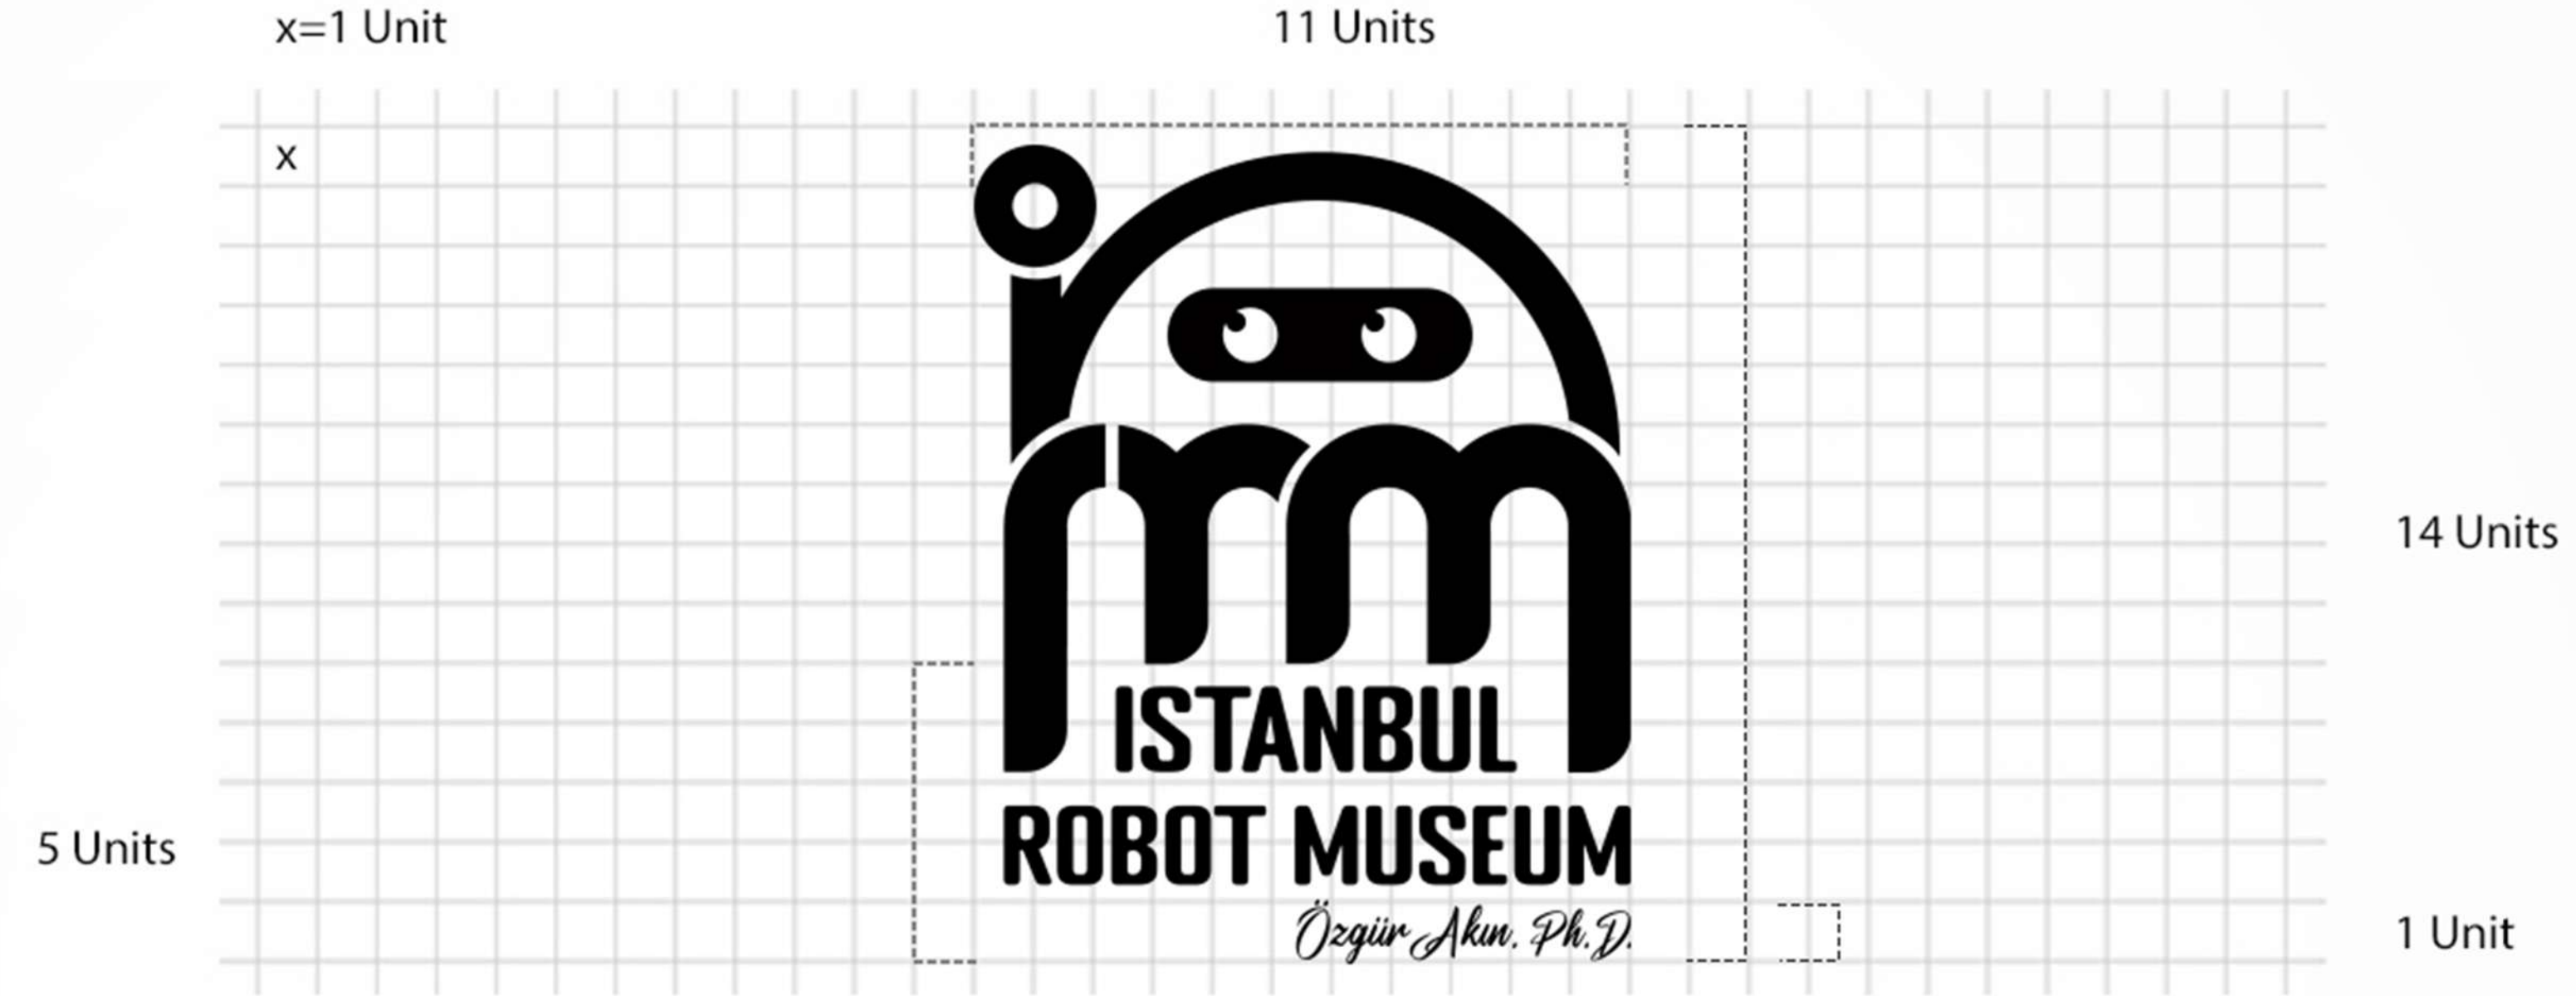

Color Codes

Pantone Black C
CMYK 100 100 100 100
RGB 0 0 0
Html #000000